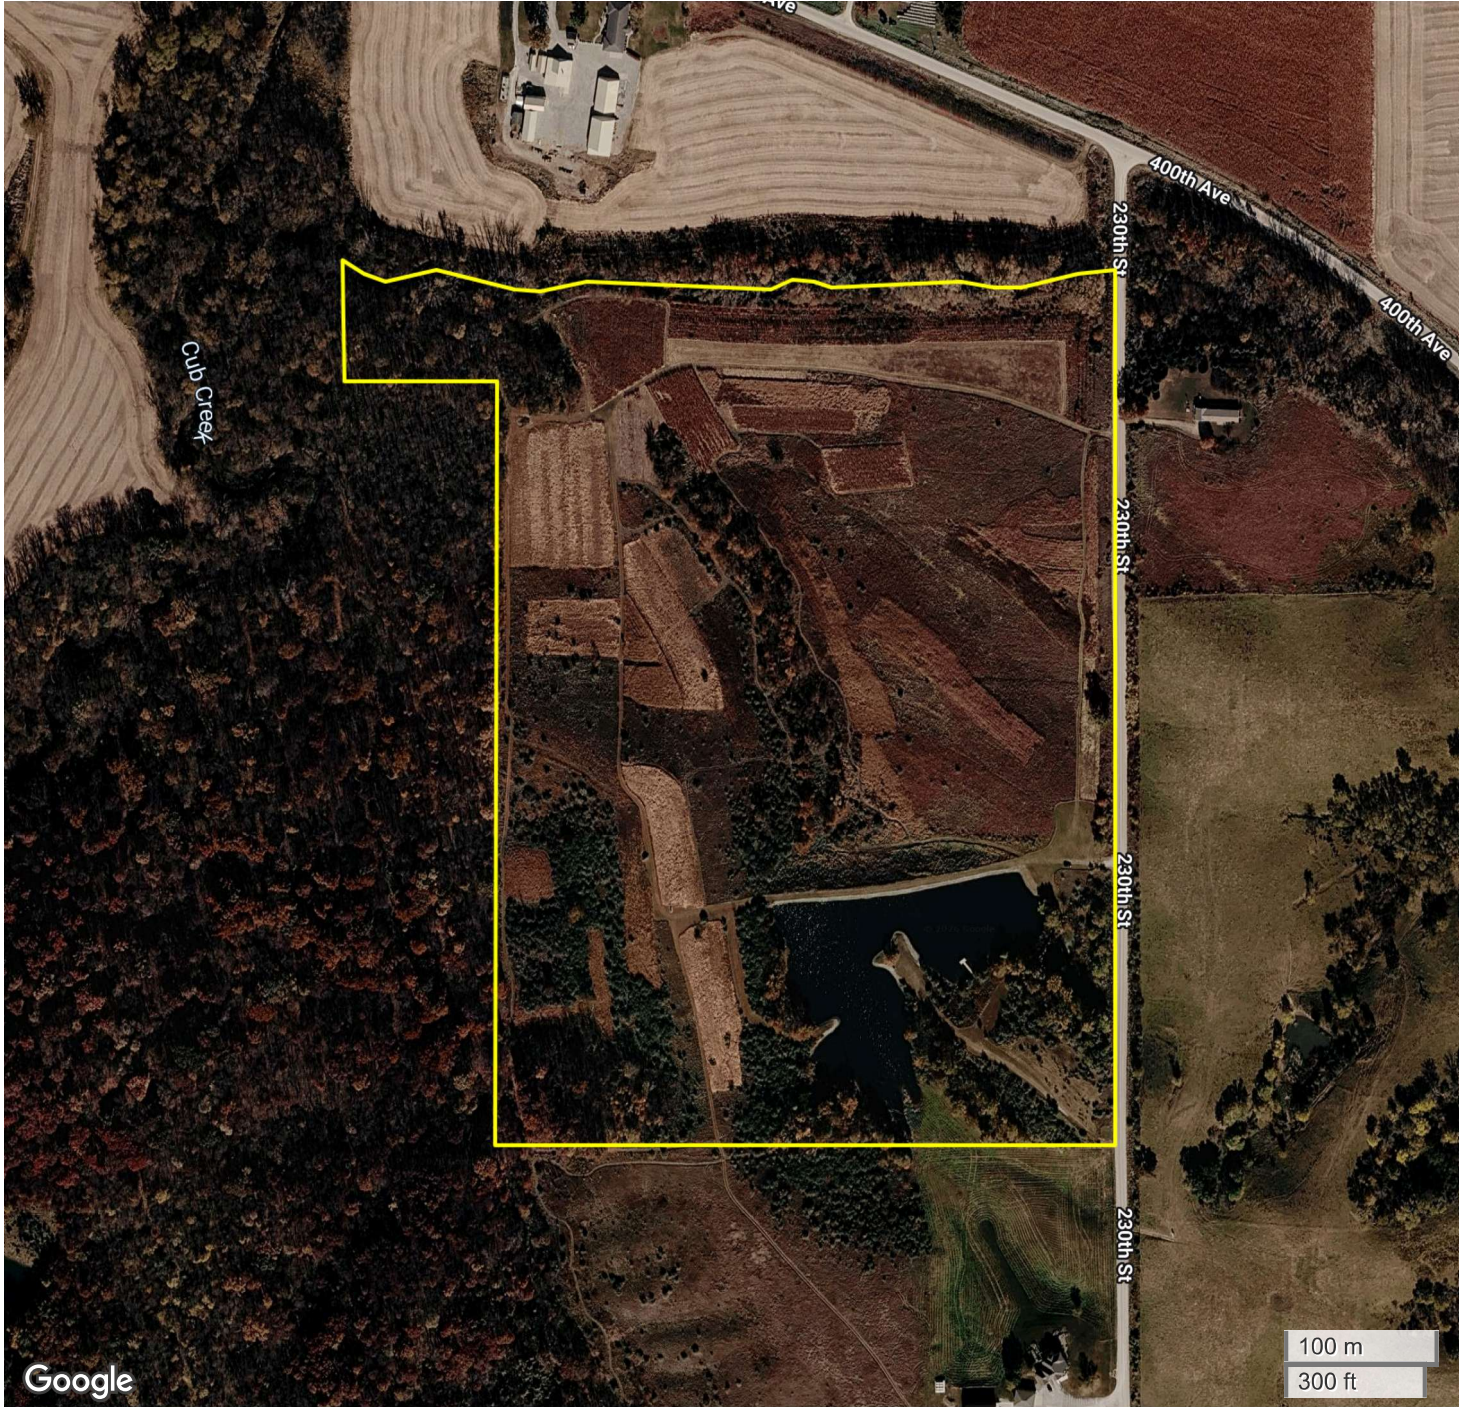

TRACT 2 (56.50 AC TOTAL, 28.57 AC TILLABLE)

AERIAL MAP

Center: 41.716805, -92.341032

22-80N-13W

Warren Township

Poweshiek County, IA

FarmWorth, LLC makes no warranties, express or implied, regarding the accuracy of any information provided through FarmWorth.com. User is solely responsible for independently verifying all information prior to use and waives any claims against FarmWorth, LLC arising from inaccuracies in such information.